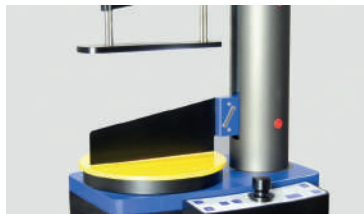

Q250 Professional Cheese Cutter

Automatic Cutting Machine

Hard cheese cutter that allows a straight and professional cut without any effort.

- ✓ **Fast**
Increases productivity
- ✓ **Security**
Safer than a knife.
- ✓ **Ergonomic**
Eliminates overexertion and possible injury.

Laser

Laser to visualize the cutting line.

Easy to clean

Mechanism for positioning the blade to clean it.

Removable base

Removable base for easy clean.

Single-phase motor 220v, 50hz.
Non-stick teflon blade, which allows easy cleaning.
Laser to visualize the cutting line.
Divider for portioning.
Removable base for easy cleaning

Cutting length 280mm.
Positioning mechanism for cleaning the blade.
Conforms to EC regulations.
Dimensions : L500 x 380 x 800 mm
Weight: 48 kg.