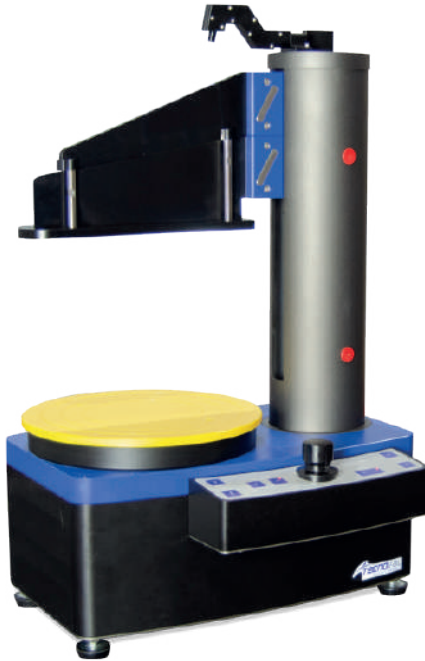

Q250 Professional Cheese Cutter

Automatic Cutting Machine

Hard cheese cutter that allows a straight and professional cut without any effort.

- ✓ **Fast**
Increases productivity
- ✓ **Security**
Safer than a knife.
- ✓ **Ergonomic**
Eliminates overexertion and possible injury.

Laser

Laser to visualize the cutting line.

Easy to clean

Mechanism for positioning the blade to clean it.

Removable base

Removable base for easy clean.

Single-phase motor 220v, 50hz.
Non-stick teflon blade, which allows easy cleaning.
Laser to visualize the cutting line.
Divider for portioning.
Removable base for easy cleaning

Cutting length 280mm.
Positioning mechanism for cleaning the blade.
Conforms to EC regulations.
Dimensions : L500 x 380 x 800 mm
Weight: 48 kg.